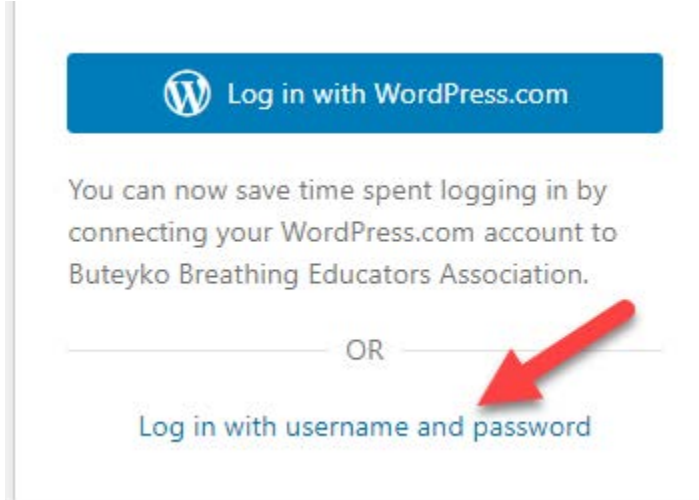

New Login Procedure

- 1) Go to www.buteykoeducators.org
- 2) Click the Login link

- 3) Click Log in with username and password

- 4) **THE FIRST TIME YOU MUST CLICK "LOST YOUR PASSWORD?".** This is because your password was previously stored in Google, NOT on the website. You have to now create a password.

A screenshot of the login form. It has a text input field labeled 'Username or Email Address'. Below it is another text input field labeled 'My Password:' with an eye icon to its right. There is a checkbox labeled 'Remember Me' and a blue 'Log In' button. Below these is a horizontal line with 'OR' in the center. Underneath the line is the text 'Log in with WordPress.com'. At the bottom of the form, there is a white box containing the text 'Not a BBEA member?' and a blue 'Apply' button. Below this white box is a yellow button labeled 'Lost your password?'. A red arrow points to this yellow button.