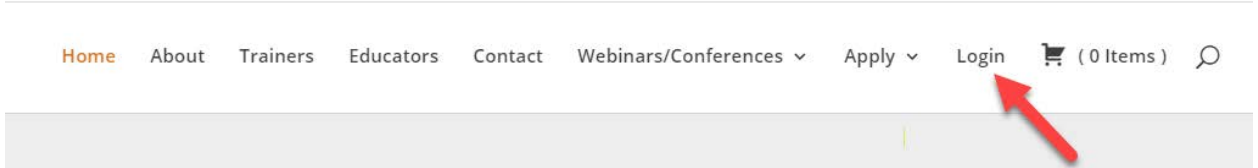

New Login Procedure

- 1) Go to www.buteykoeducators.org
- 2) Click the Login link

- 3) Click Log in with username and password

- 4) **THE FIRST TIME YOU MUST CLICK "LOST YOUR PASSWORD?".** This is because your password was previously stored in Google, NOT on the website. You have to now create a password.

A screenshot of the login form. It has a text input field labeled 'Username or Email Address'. Below it is another text input field labeled 'My Password:' with an eye icon to its right. There is a checkbox labeled 'Remember Me' and a blue 'Log In' button. Below these is a horizontal line with 'OR' in the center. Underneath the line is the text 'Log in with WordPress.com'. At the bottom of the form, there is a white box containing the text 'Not a BBEA member?' and a blue 'Apply' button. Below this white box is a yellow button labeled 'Lost your password?'. A red arrow points to this yellow button.